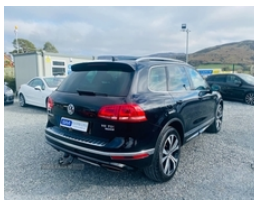

Volkswagen Touareg 3.0 V6 TDI BlueMotion Tech 262 R-Line 5dr Tip Auto | Jan 2016

FSH, SAT/ NAV, PRIVACY GLASS, 2 KEYS, HPI CLEAR

£22,950

Miles: 79258
Fuel Type: Diesel
Transmission: Semi-Automatic
Colour: Black
Engine Size: 2967
CO2 Emission: 174
Tax Band: H (£250 p/a)
Body Style: Sport utility vehicle
Insurance group: 43E
Reg: PJ65VUE